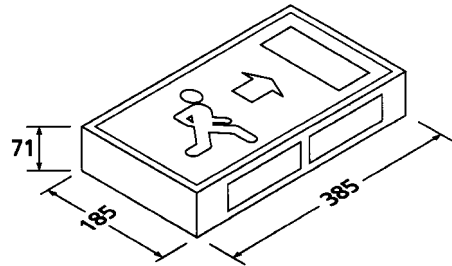

ES8 Exit Signs

The PF/ES8 range offers a cost effective method of providing statutory safety signs with 3hour duration integral emergency lighting illumination via an 8 Watt T5 lamp. The white epoxy coated steel base and screen printed polycarbonate legend panel enclose a removable gear tray. The ES8 exit signs are easy to install and are supplied with appropriate legends complying with the Health and Safety (Signs & Signals) Regulations.

- ▶ Non-maintained and Maintained versions
- ▶ 90 lumen output
- ▶ 4Ah NiCad battery
- ▶ Green charge healthy LED indicator
- ▶ 230Volt (220 – 240V) input
- ▶ 30mA non-maintained; 190mA maintained
- ▶ Designed to comply with EN60598.2.22