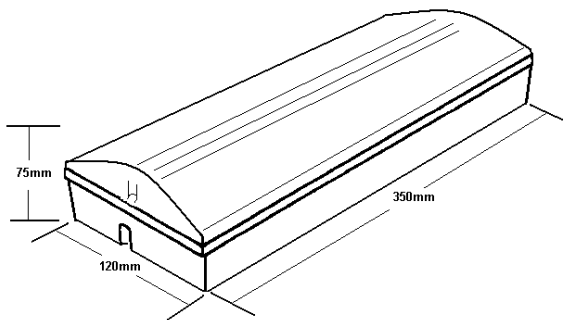

## EB8 Bulkhead

The Premier *EB8* range offers a choice of cost effective IP65 rated bulkhead luminaires with a polycarbonate base and lens enclosing a hinged gear tray. The luminaires are easy to install and are available with 100mm high, self adhesive safety sign legends. The *EB8* is ideal for the provision of escape route lighting in internal or external locations.

Mounting height Hm (m)	Trans. to wall	Trans. to trans.	Axial to trans.	Axial to axial	Axial to wall	
	1.9	6.7	5.9	3.3	1.0	
2.5	1.9	6.7	5.9	3.3	1.0	1 Lux min. at centre
4	1.4	5.5	5.1	3.1	0.5	
2.5	3.2	9.5	7.8	5.0	1.6	0.5 Lux min. (open)
4	2.3	9.2	7.5	4.8	0.8	