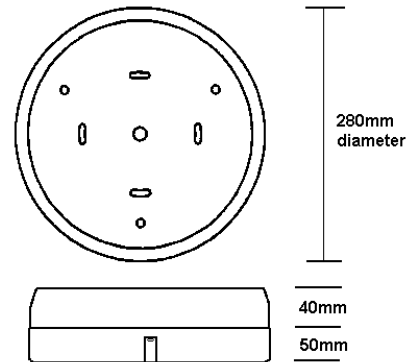

EL2D Circular IP65 luminaires

The Premier *EL2D* range of luminaires offers a cost effective method of providing mains lighting or emergency lighting in areas requiring attractive but robust IP65 rated luminaires. The polycarbonate base and diffuser house a removable gear tray, control gear and **28Watt 2D** lamp. The luminaires are provided with side and back conduit entries and are easy to install.

- ▀ Mains only & Maintained versions
- ▀ 2250 lamp lumens (mains)
- ▀ IP65
- ▀ Vandal resistant
- ▀ 230Volt (220 – 240V) input
- ▀ Designed to comply with EN60598

EL28 maintained emergency		
Mounting height Hm (m)	Spacing (m) min. 0.5Lux open area	Spacing (m) min. 1Lux escape
2	11.9	8.2
2.5	12.9	8.6
3	13.7	8.9
4	14.2	9